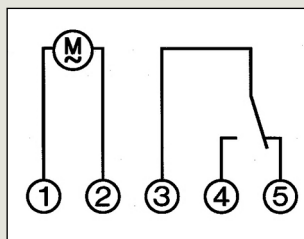

PRODUCT DATA

OP - IHTDIGI

24 HOUR / 7 DAY DIGITAL
IMMERSION HEATER TIME
SWITCH

SURFACE MOUNTING

CHANGEOVER SWITCHING

EARTH PARK TERMINAL

CABLE / CORD RESTRAINTS

OP-IHTDIGI IS A DIGITAL IMMERSION HEATER TIME SWITCH. PROGRAMMABLE FOR EITHER 24 HOUR OR 7 DAY OPERATION. THE TIMER IS SUITABLE FOR SURFACE MOUNTING. THE TIMER CONTROLS A VOLT-FREE CHANGEOVER SWITCH, WITH A RESISTIVE RATING OF 16 AMPERES. PRE-FITTED (REMOVABLE) LINK FOR MAINS SWITCHING.

DIMENSIONS	121 x 72 x 52 (see drawing below)
CONNECTIONS	5 X WIRE-PROTECT SCREW TERMINALS + EARTH PARK
WEIGHT	160g
POWER CONSUMPTION	1vA @ 230V 50Hz
RESISTIVE LOAD	16 AMPERES
INDUCTIVE LOAD	4 AMPERES (cos ϕ 0.6)
MINIMUM LOAD	100mA @ 20v AC/DC
TEMPERATURE RATING	-20T45
ACCURACY	+/- 2.5 sec / day
MINIMUM SWITCHING	1 MINUTE
MANUAL OVERRIDE	FIX ON / TIMED / FIX OFF