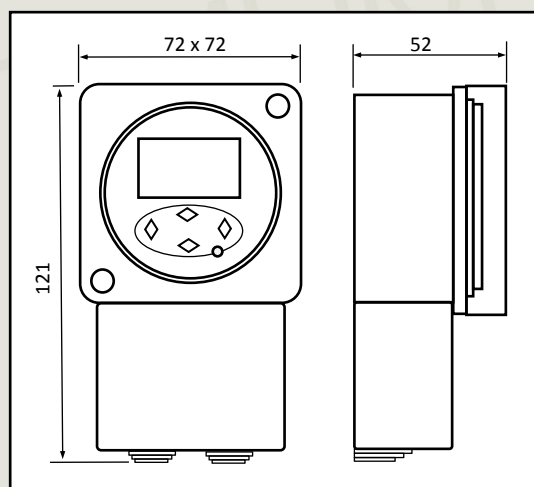

PRODUCT DATA

OP - IHTDIGI

24 HOUR / 7 DAY DIGITAL
IMMERSION HEATER TIME
SWITCH

SURFACE MOUNTING

CHANGEOVER SWITCHING

EARTH PARK TERMINAL

CABLE / CORD RESTRAINTS

OP-IHTDIGI IS A DIGITAL IMMERSION HEATER TIME SWITCH. PROGRAMMABLE FOR EITHER 24 HOUR OR 7 DAY OPERATION. THE TIMER IS SUITABLE FOR SURFACE MOUNTING. THE TIMER CONTROLS A VOLT-FREE CHANGEOVER SWITCH, WITH A RESISTIVE RATING OF 16 AMPERES. PRE-FITTED (REMOVABLE) LINK FOR MAINS SWITCHING.

DIMENSIONS	121 x 72 x 52 (see drawing below)
CONNECTIONS	5 X WIRE-PROTECT SCREW TERMINALS + EARTH PARK
WEIGHT	160g
POWER CONSUMPTION	1vA @ 230V 50Hz
RESISTIVE LOAD	16 AMPERES
INDUCTIVE LOAD	4 AMPERES (cos ϕ 0.6)
MINIMUM LOAD	100mA @ 20v AC/DC
TEMPERATURE RATING	-20T45
ACCURACY	+/- 2.5 sec / day
MINIMUM SWITCHING	1 MINUTE
MANUAL OVERRIDE	FIX ON / TIMED / FIX OFF